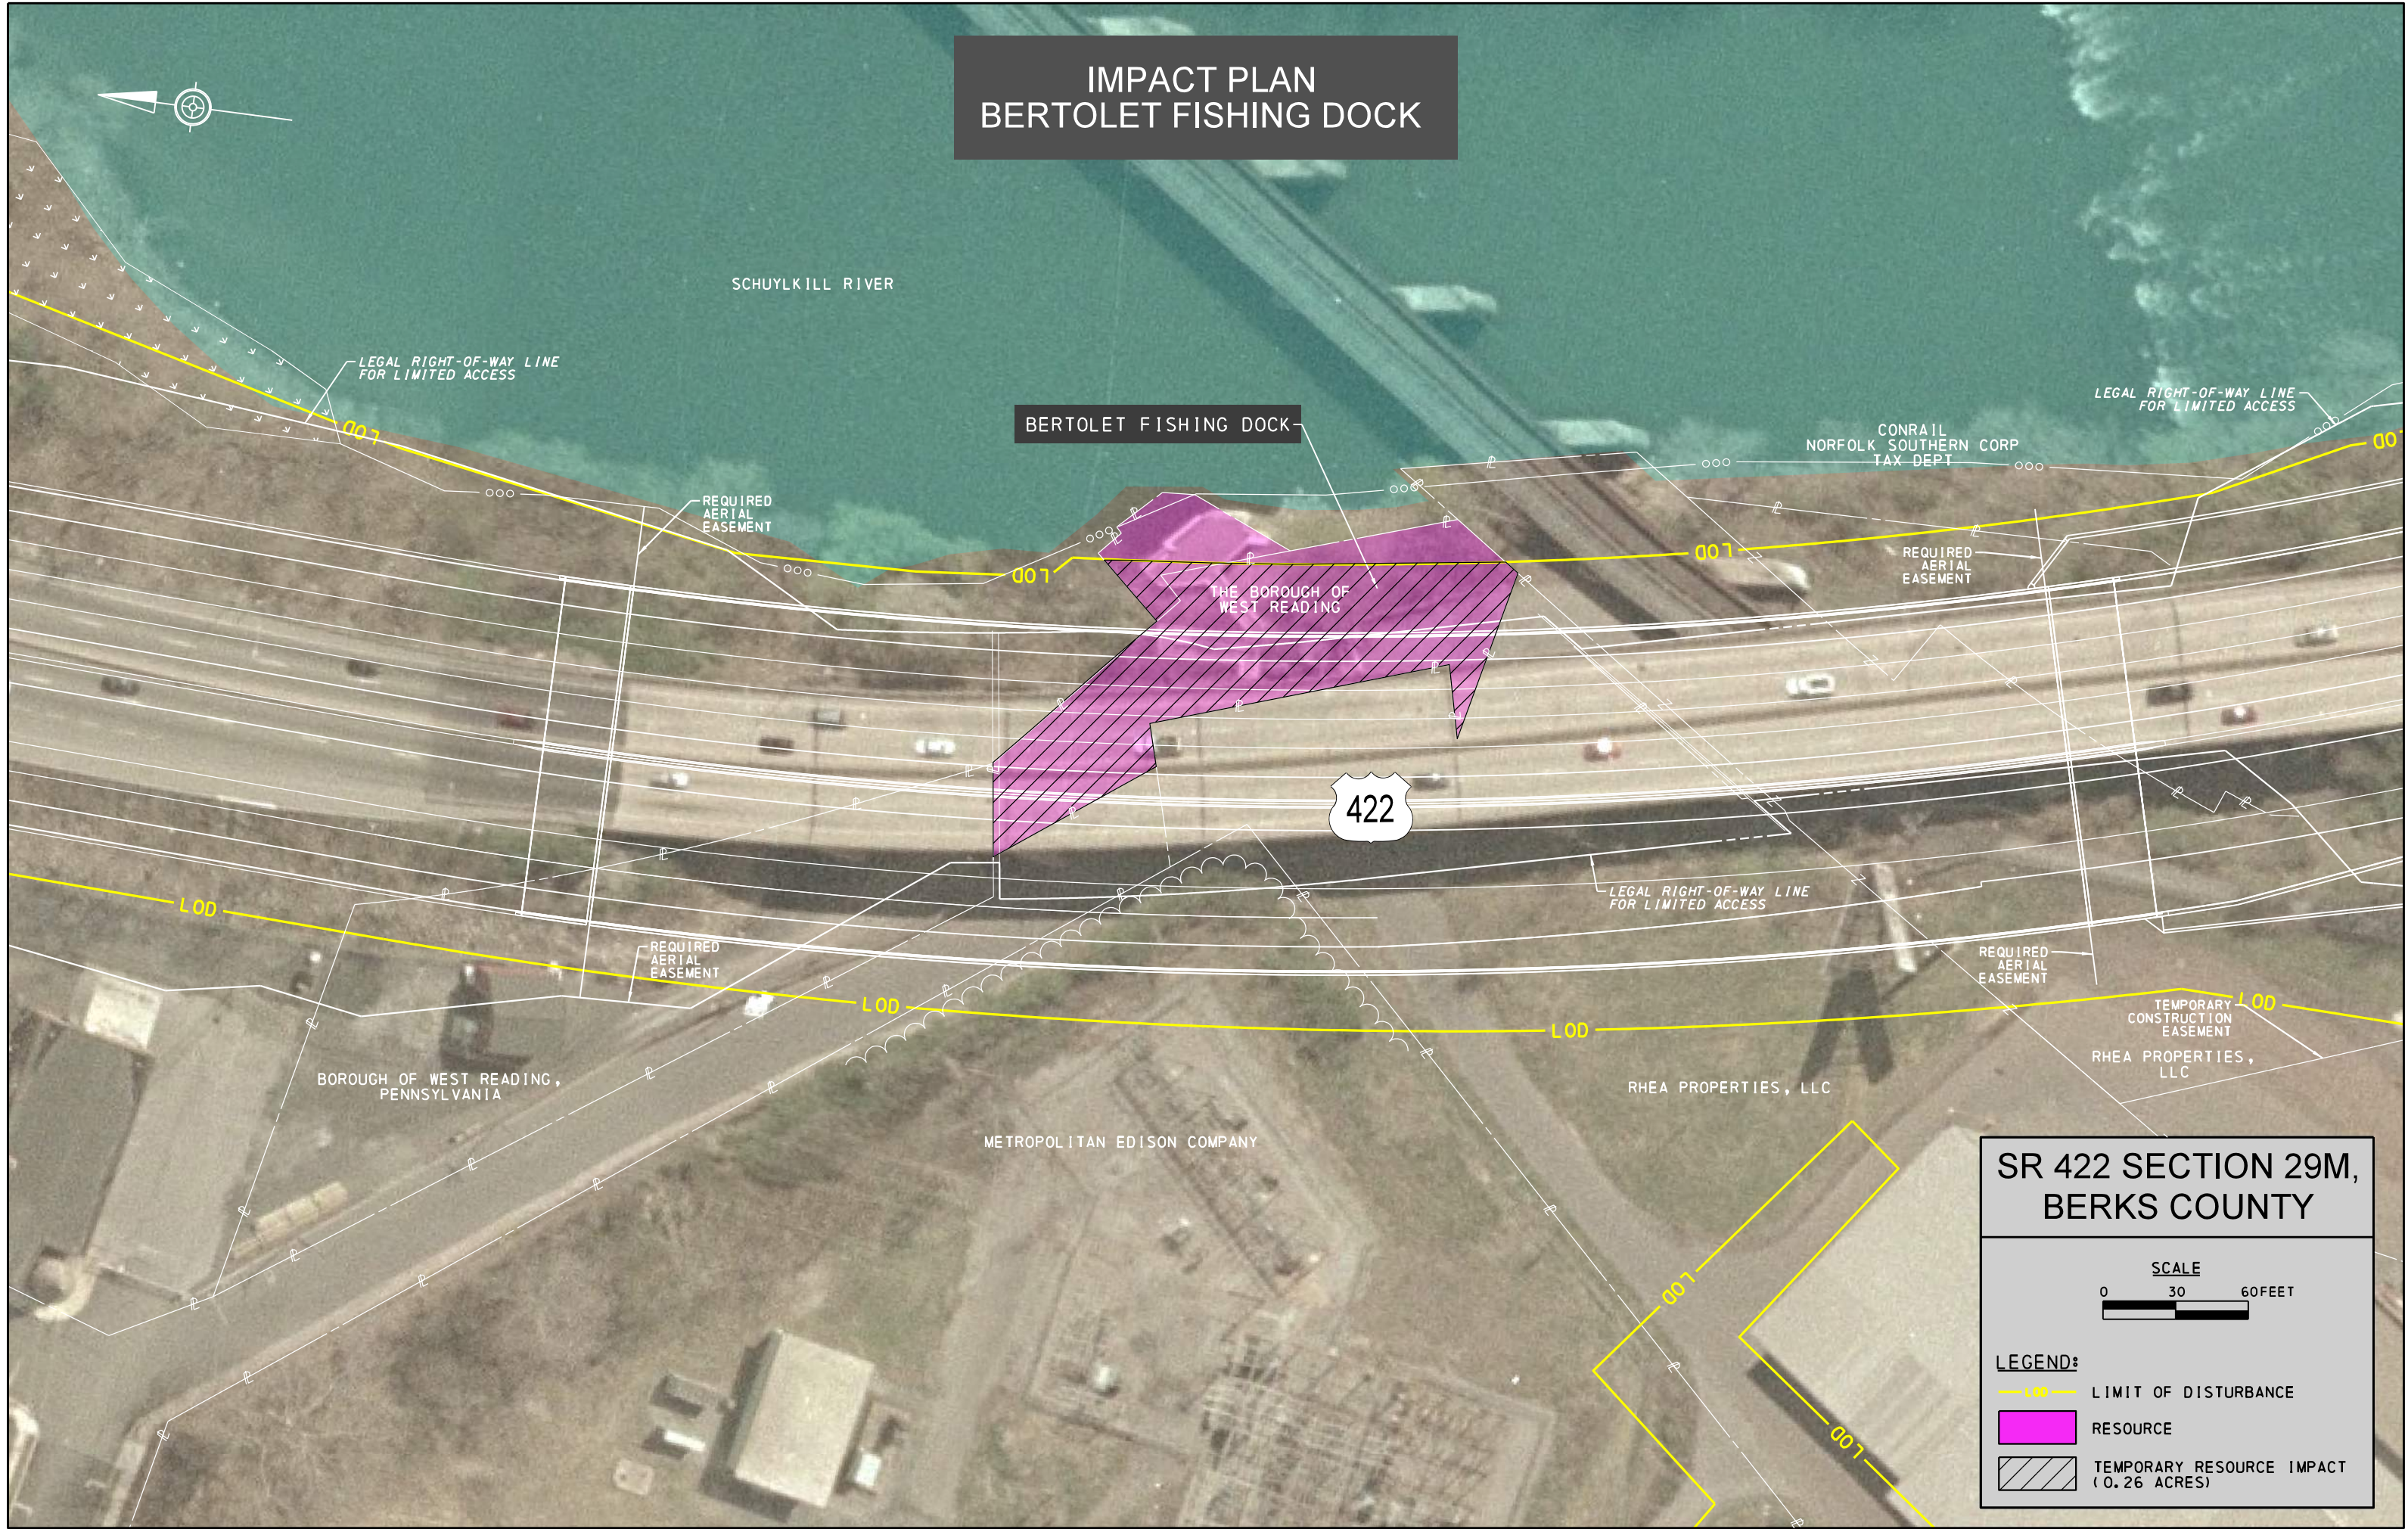

IMPACT PLAN BERTOLET FISHING DOCK

SR 422 SECTION 29M, BERKS COUNTY

- LEGEND:**
- LOD — LIMIT OF DISTURBANCE
 - RESOURCE
 - TEMPORARY RESOURCE IMPACT (0.26 ACRES)